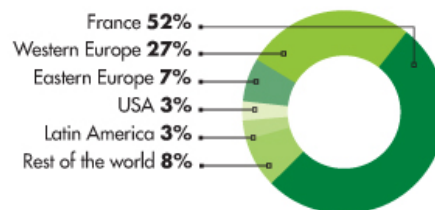

2008 key figures

REVENUE BREAKDOWN

BY BUSINESS

BY GEOGRAPHY

BY INDUSTRY

EBIT	€30 M
NET EQUITY	€96 M
NET CASH	€302 M
EMPLOYEES	7,978

REVENUE
€1,133 M

100% PUBLICLY OWNED